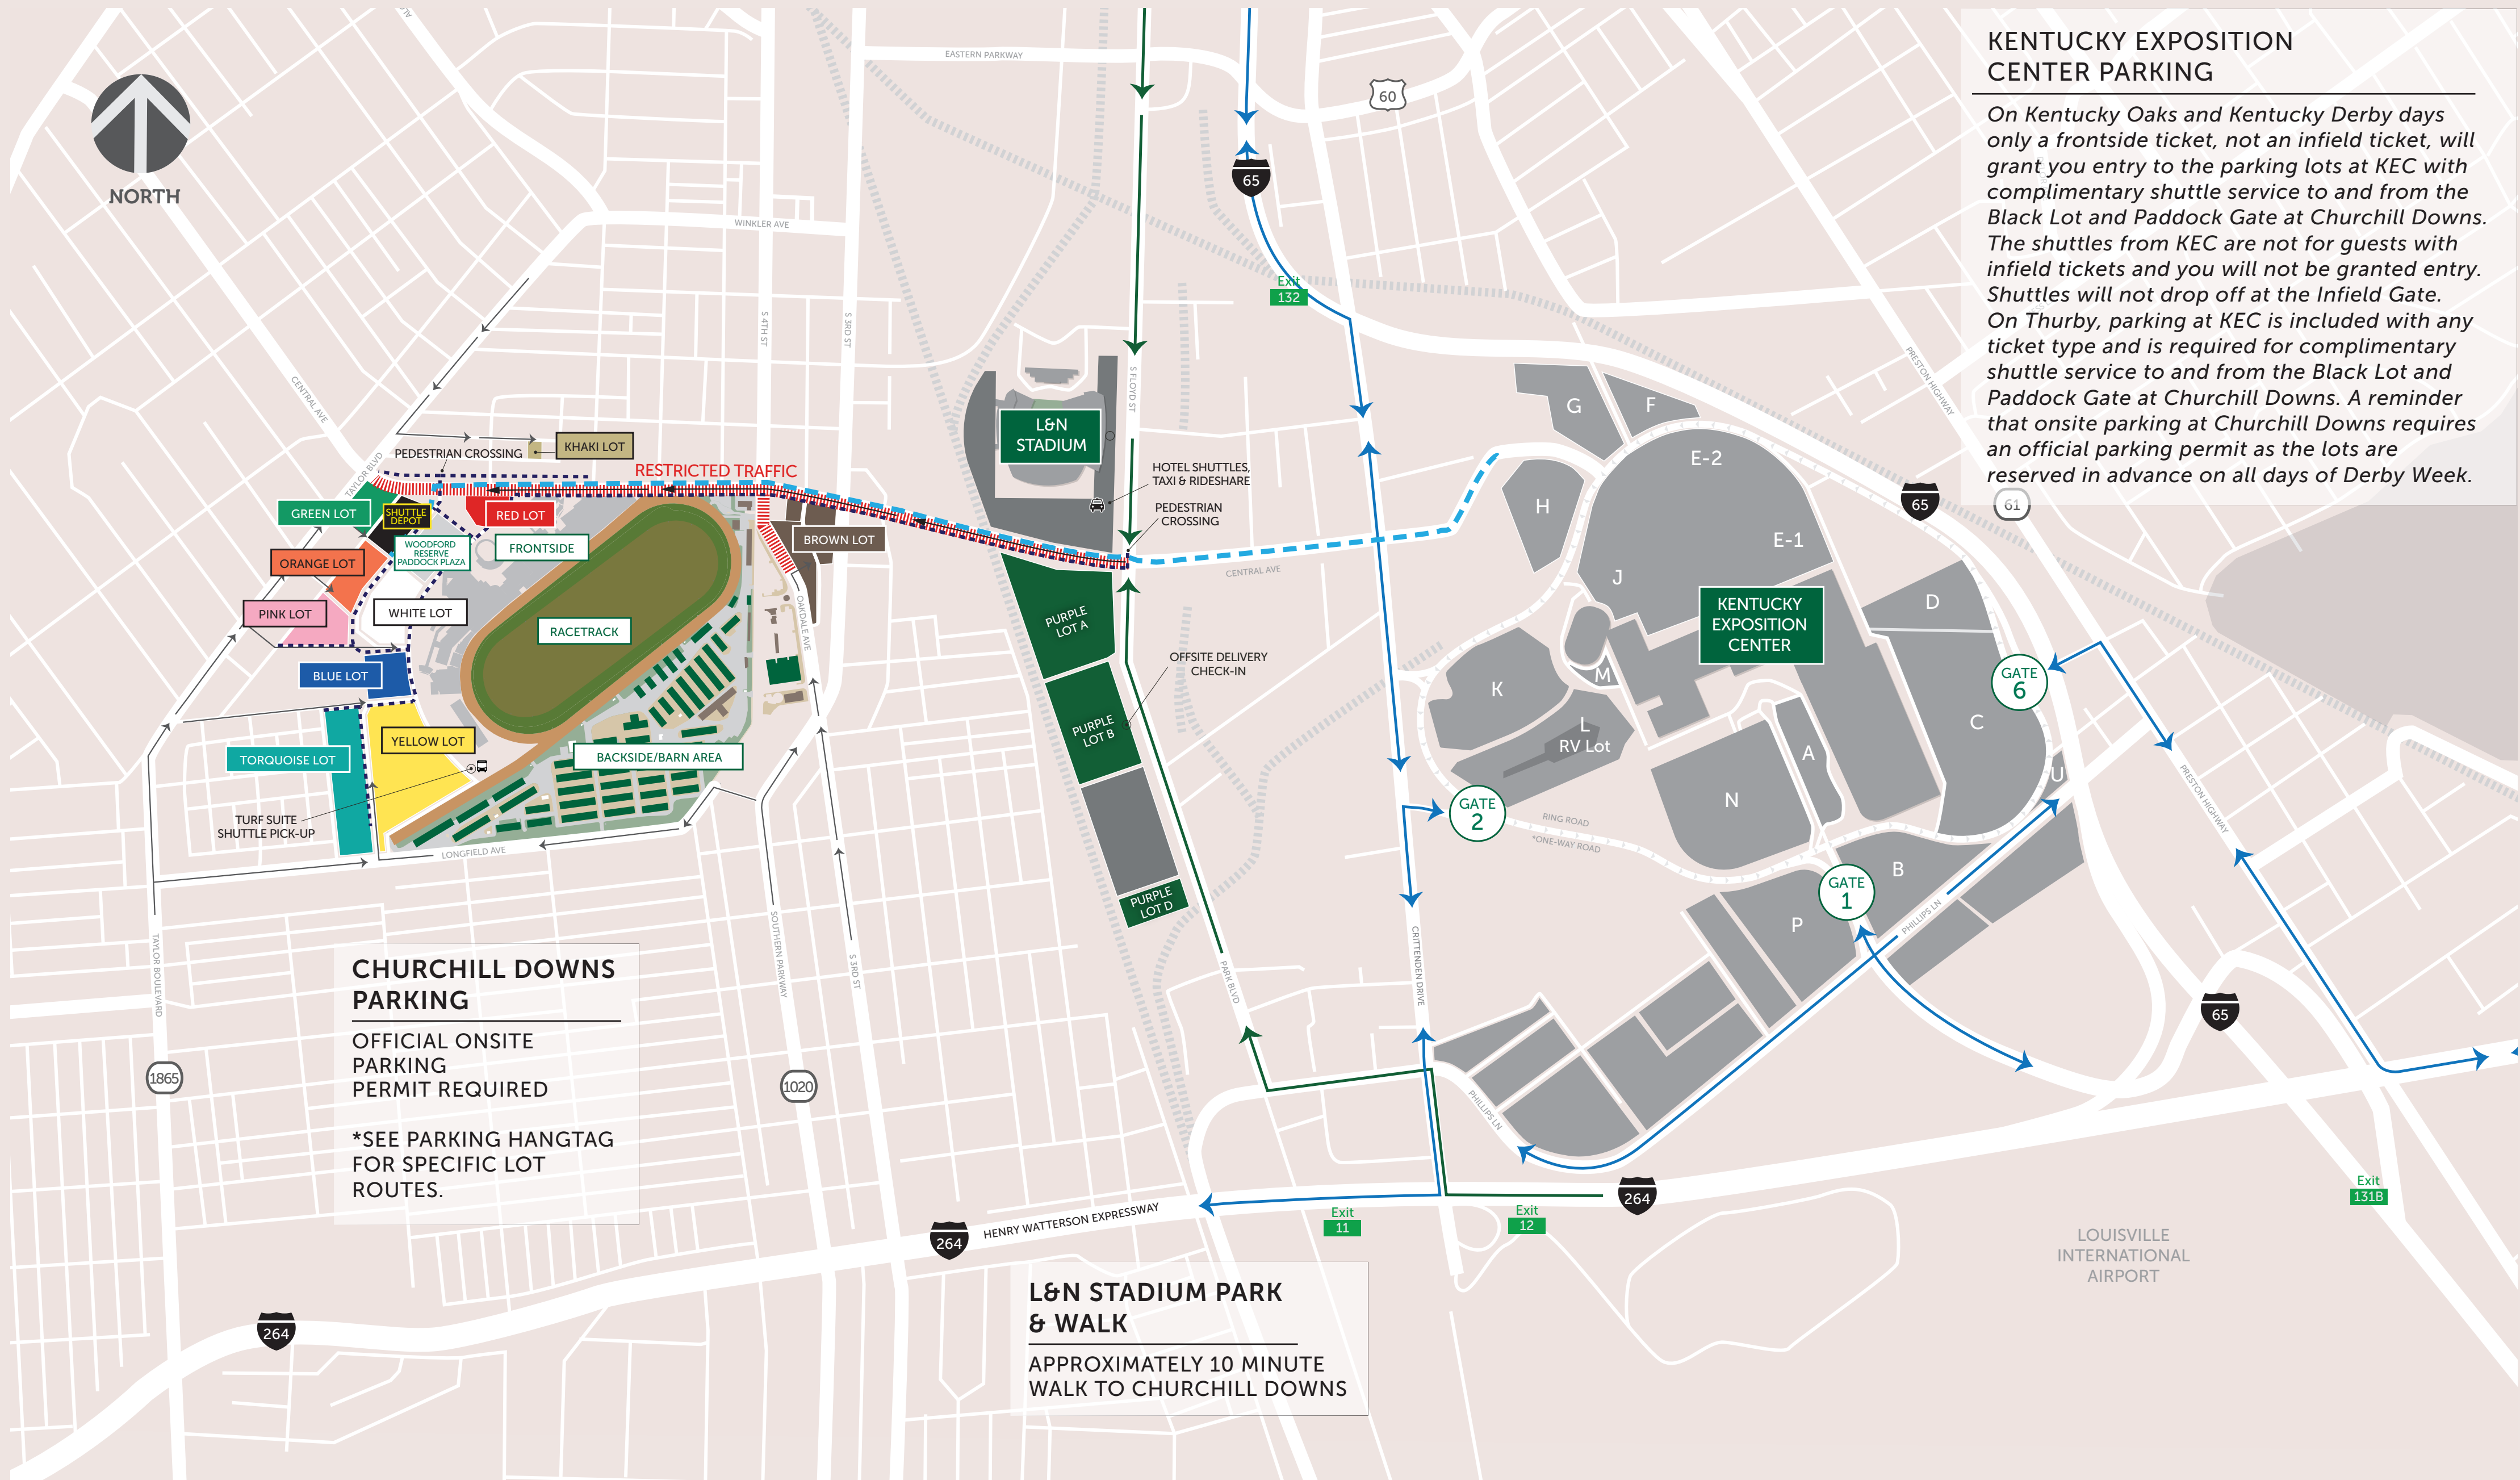

# GETTING TO THURBY, OAKS & DERBY

**KENTUCKY EXPOSITION CENTER PARKING**

On Kentucky Oaks and Kentucky Derby days only a frontside ticket, not an infield ticket, will grant you entry to the parking lots at KEC with complimentary shuttle service to and from the Black Lot and Paddock Gate at Churchill Downs. The shuttles from KEC are not for guests with infield tickets and you will not be granted entry. Shuttles will not drop off at the Infield Gate. On Thurby, parking at KEC is included with any ticket type and is required for complimentary shuttle service to and from the Black Lot and Paddock Gate at Churchill Downs. A reminder that onsite parking at Churchill Downs requires an official parking permit as the lots are reserved in advance on all days of Derby Week.